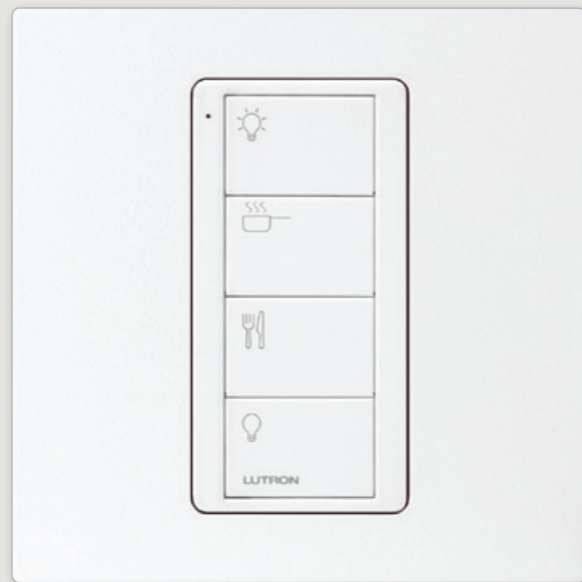

That's RA2 Select.

Download the free Lutron App to monitor and adjust lights and blinds on your smart device, whether you're home or away. Available for Apple and Android devices

- Welcome home 02
- Transform a room. 04
- Entertain and relax 06
- Unwind or get ready. 08
- Rest assured 10
- System components 12
- Smart home made simple 16

Welcome home

Press the home button to set your lights for the perfect setting to welcome you home.

Heading out? The Away button ensures that you will never leave the lights on.

Transform a room

Easily set multiple lights and blinds to just the right levels for cooking, a quiet dinner, or cleaning up.

Control where you want it

Mount a Pico wireless remote to a wall without cutting a hole or wiring anything. A screwless wallplate design adds a finishing touch to a wall-mounted Pico.

Unwind or get ready