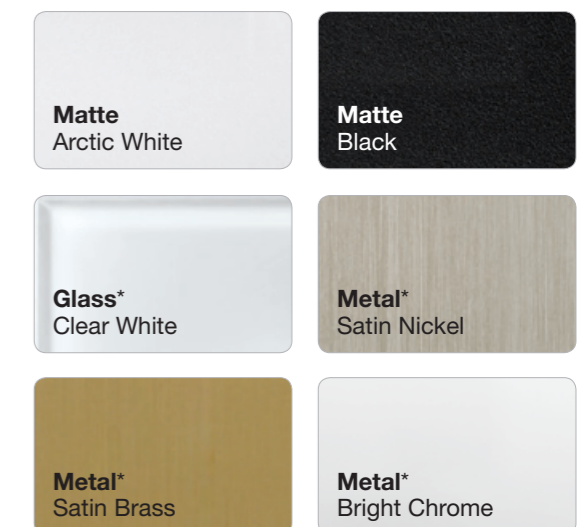

Wallplates

Wallplates are available with one, two, or three openings.

Lights

Blinds

Audio

Pico remote controls

Pico wireless remote controls are great for controlling lights, blinds, and audio individually, from anywhere throughout your home.