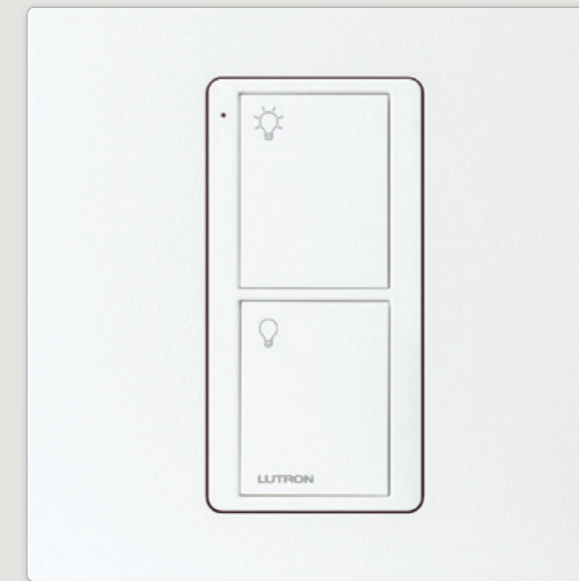

Control where you want it

Mount a Pico wireless remote to a wall without cutting a hole or wiring anything. A screwless wallplate design adds a finishing touch to a wall-mounted Pico.

Unwind or get ready

And if you're a night owl but your partner isn't, use the Pico wireless remote for individual control of the lamp on your side of the bed.

Control where you want it

Mount a Pico wireless remote on a tabletop pedestal. Tabletop pedestals are available in single, double, and triple configurations.