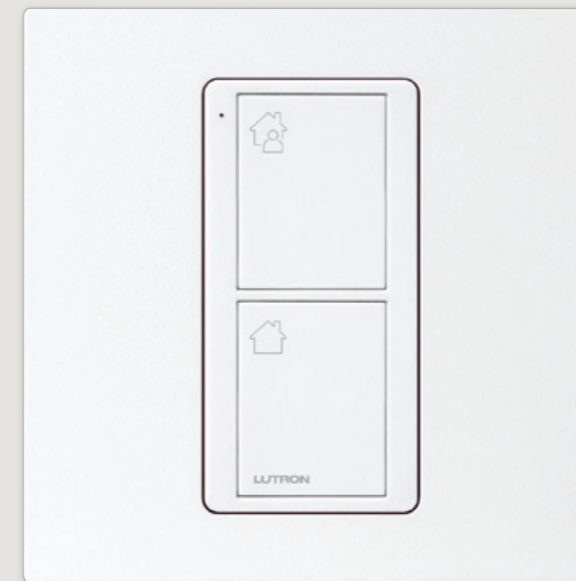

That's RA2 Select.

Download the free Lutron App to monitor and adjust lights and blinds on your smart device, whether you're home or away. Available for Apple and Android devices

- Welcome home 02
- Transform a room. 04
- Entertain and relax 06
- Unwind or get ready. 08
- Rest assured 10
- System components 12
- Smart home made simple 16

Welcome home

Press the home button to set your lights for the perfect setting to welcome you home.

Heading out? The Away button ensures that you will never leave the lights on.

Transform a room

Easily set multiple lights and blinds to just the right levels for cooking, a quiet dinner, or cleaning up.

Control where you want it

Mount a Pico wireless remote to a wall without cutting a hole or wiring anything. A screwless wallplate design adds a finishing touch to a wall-mounted Pico.

Unwind or get ready