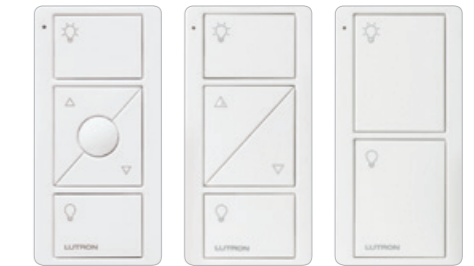

Pico scene keypads

Scene keypads are available engraved with common scenes, for typical activities in your home. They automatically configure for the room type and type of fixtures in the room.

You can also customise a Pico wireless remote keypad with scenes that you create to suit your lifestyle. And you can easily change scenes whenever you want.

Wallplates

Wallplates are available with one, two, or three openings.

Lights

Blinds

Audio

Pico remote controls

Pico wireless remote controls are great for controlling lights, blinds, and audio individually, from anywhere throughout your home.